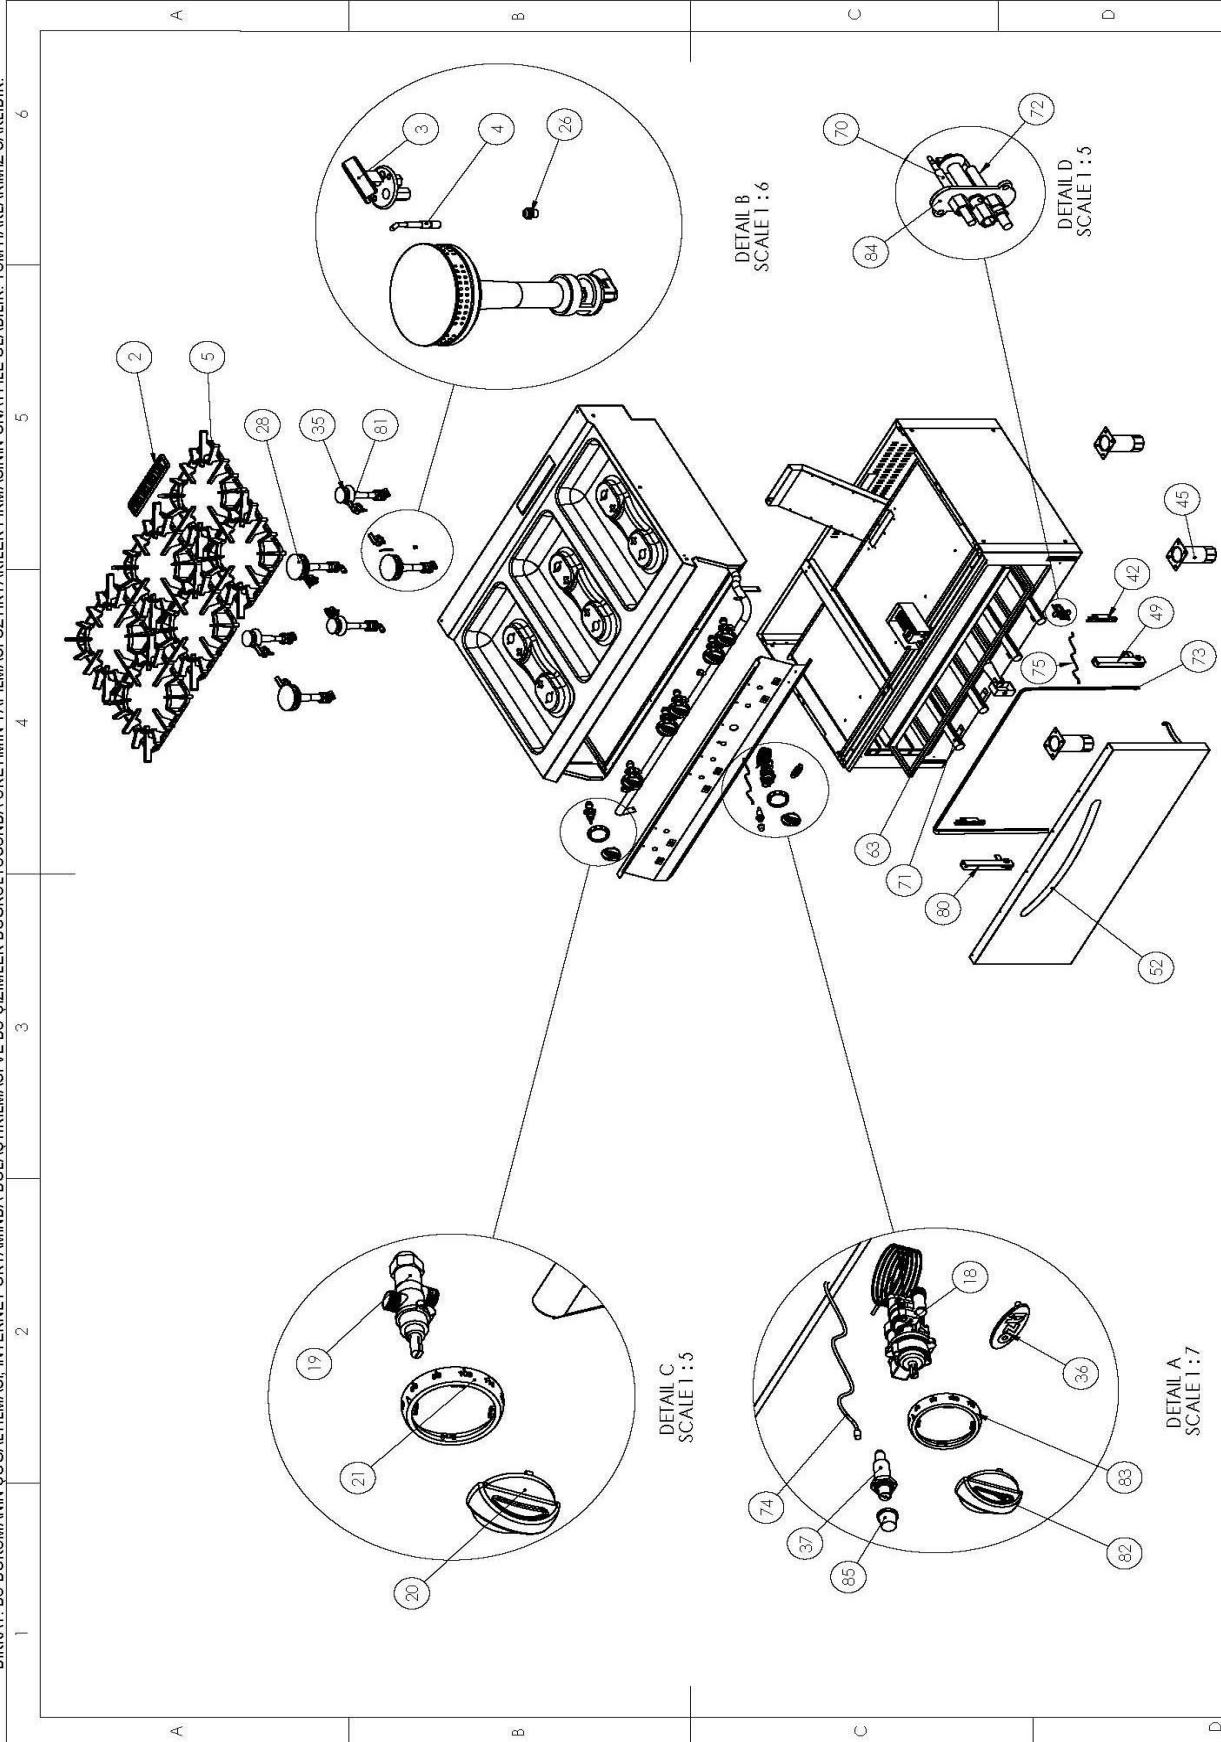

DİKKAT: BU DÖKÜMANIN COĞALTILMASI, İNTERNET ORTAMINDA DOLAŞTIRILMASI VE BU ÇİZİMLER DOĞRULUSUNDA ÜRETİMİN YAPILMASI ÖZTİRYAKLER FİRMASININ ONAYI İLE OLABİLİR. TÜM HAKLARIMIZ SAKLIDIR.

öztiryakler

6 ocaklı gazlı büyük fırınlı kuzine

RİSD	BİM	İMZA	TARİHİ	MATERYAL	TOLERANSLAR
ÇİZEN	E.BAŞTUĞ		22.12.2012		DIN 7168
KONTROL	M.HACI		22.12.2012		ORTA
ONAY	M.HACI		22.12.2012		
REVİZYON	1	ÖLÇEK	1:100	T. RESİM NO	OSOGF 12090 S patlamış

ARGE
KONTROLLÜ KOPYA

V13.01

RESİM ÜZERİNDEN ÖLÇÜ ALMAYINIZ! TÜM ÖLÇÜLER mm ÇİNSİNDİR

WARNING: IT IS APPROPRIATE TO MULTIPLY, USE, DISPLAY AT COMPUTER/INTERNET AND PRODUCE THE PRODUCT WITH ITS DRAWINGS WITH THE APPROVAL OF ÖZTİRYAKLER COMPANY. ALL RIGHTS RESERVED.